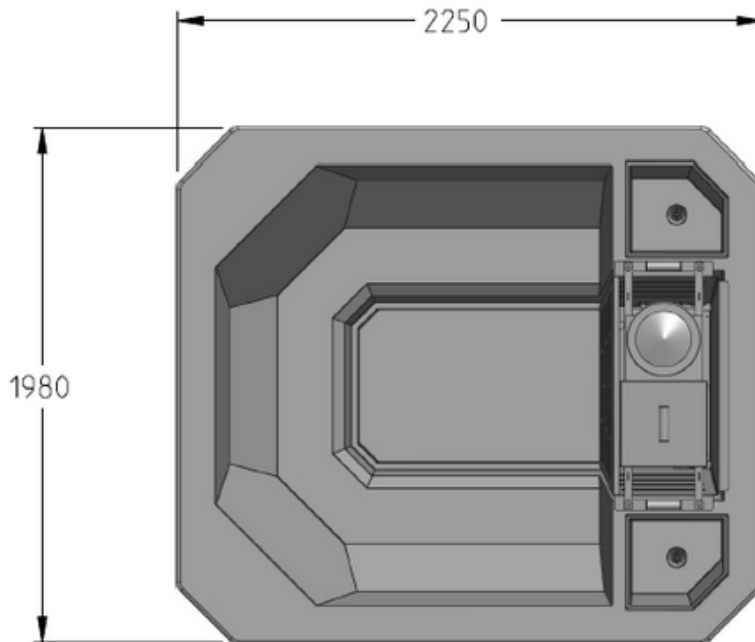

A woman and a child are sitting on a hot tub in a field at sunset. The woman is wearing a white t-shirt and dark shorts, and the child is wearing a hat. The hot tub is surrounded by a wooden deck. The background shows a field of tall grass and a large tree under a bright, hazy sky.

# Dimensions

## Dimensions

These dimensions are the standard dimensions. This is the standard flue height. If the flue extension is added to the flue the flue height will be an additional 1.2m higher.