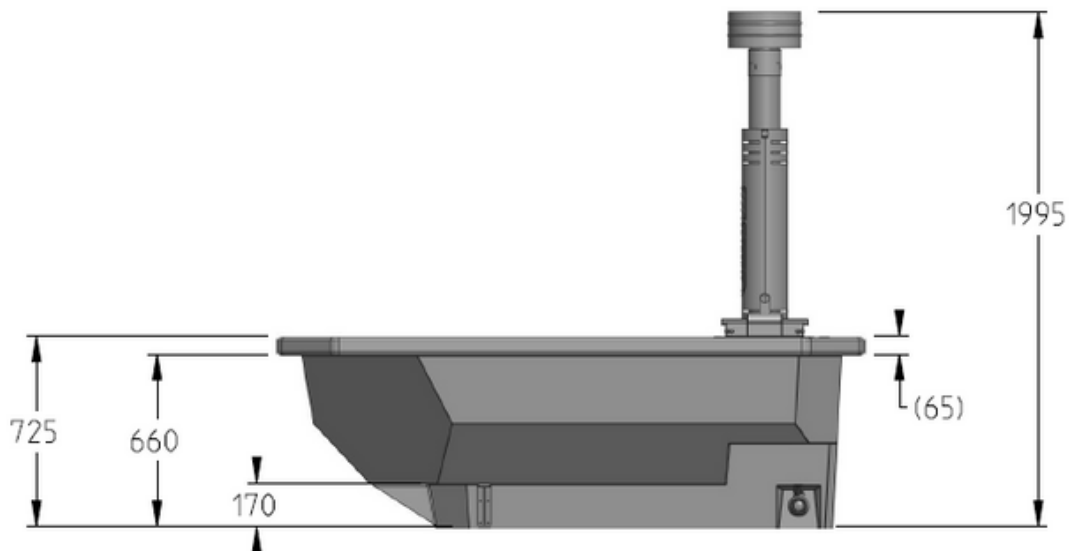

# Dimensions

## Dimensions

These dimensions are the standard dimensions. This is the standard flue height. If the flue extension is added to the flue the flue height will be an additional 1.2m higher.