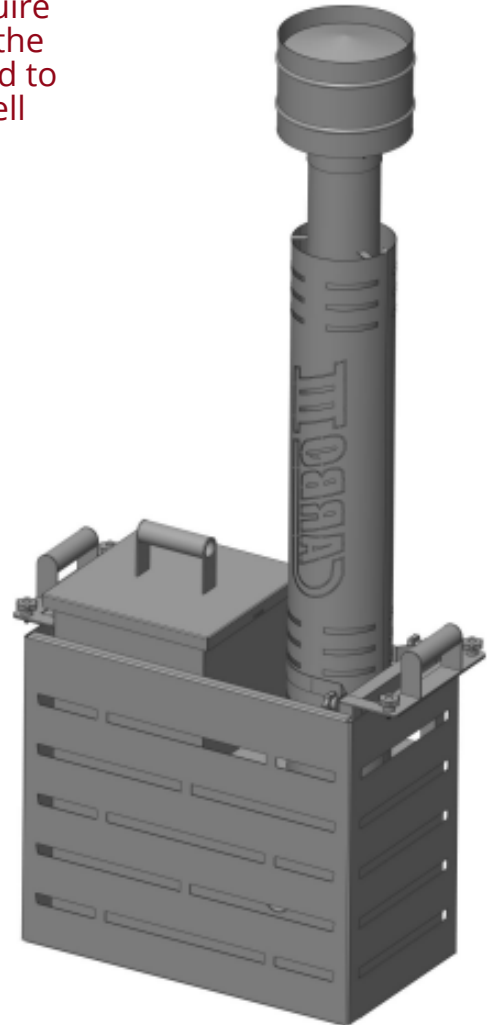

The Single Stove Unit

Do you have your own tub or splash pool and do not require the Carbo III Wood Fired Hot Tub but would love to heat the water? Then The Single Stove Unit is exactly what you need to heat up your own tub or small pool. An Eco Friendly, well designed wood burning stove made of stainless steel.

■ INCLUDED:

- OVEN
- HEAT PROTECTIVE BOX
- FLUE
- FLUE GUARD
- CYCLONE COWL

■ PRICING

■ **R19500** (VAT INCLUSIVE)