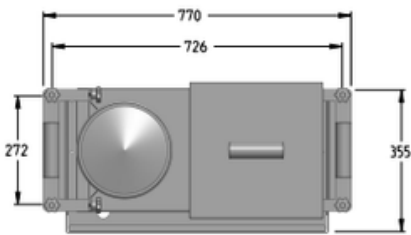

The Single Stove Unit

Do you have your own tub or splash pool and do not require the Carbo III Wood Fired Hot Tub but would love to heat the water? Then The Single Stove Unit is exactly what you need to heat up your own tub or small pool. An Eco Friendly, well designed wood burning stove made of stainless steel.