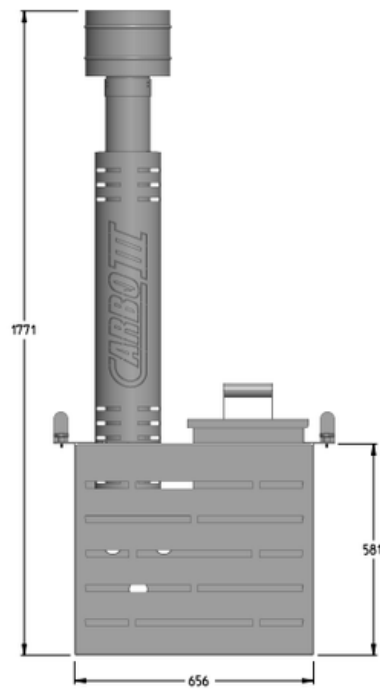

The Single Stove Unit

Do you have your own tub or splash pool and do not require the Carbo III Wood Fired Hot Tub but would love to heat the water? Then The Single Stove Unit is exactly what you need to heat up your own tub or small pool. An Eco Friendly, well designed wood burning stove made of stainless steel.

■ INCLUDED:

- OVEN
- HEAT PROTECTIVE BOX
- FLUE
- FLUE GUARD
- CYCLONE COWL

■ PRICING

■ **R19500** (VAT INCLUSIVE)